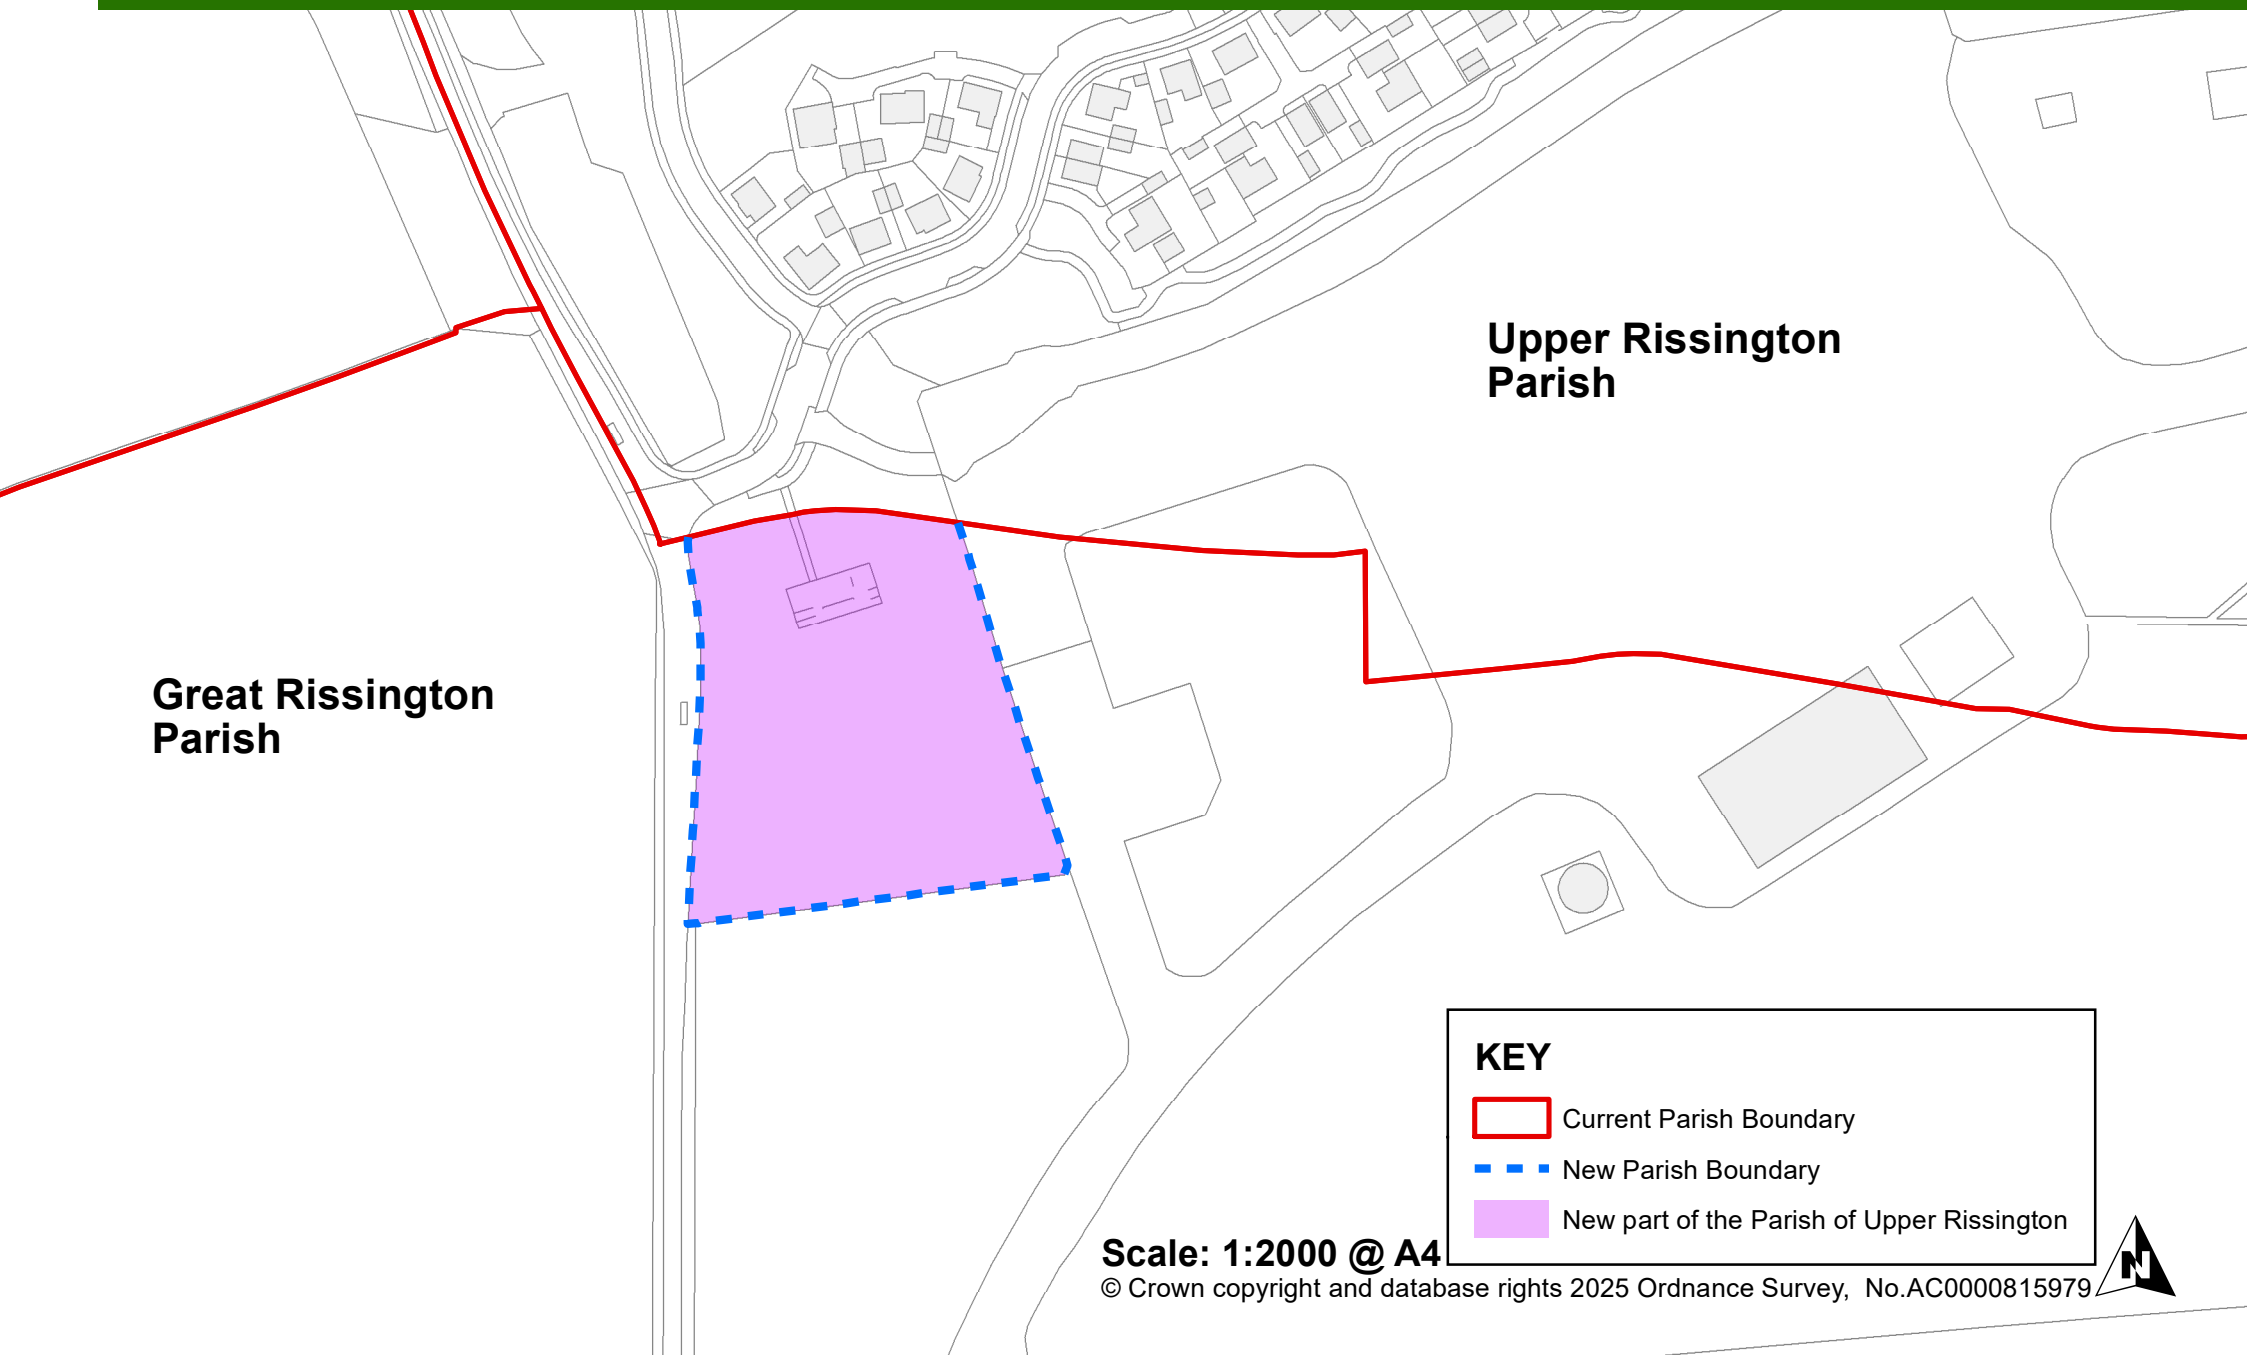

Community Governance Review 2025

Upper Rissington - Great Rissington

**Upper Rissington
Parish**

**Great Rissington
Parish**

KEY

-  Current Parish Boundary
-  New Parish Boundary
-  New part of the Parish of Upper Rissington

Scale: 1:2000 @ A4

© Crown copyright and database rights 2025 Ordnance Survey, No.AC0000815979